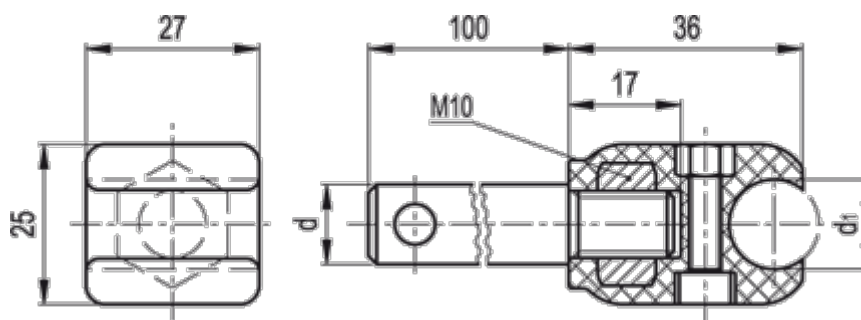

Data Sheet

Article number: 2310419802
Description: E+G Guide rail clamp
MPG-C-S-P14-8

Measures

d = 14

d1 = 8

Weight (g) = 162